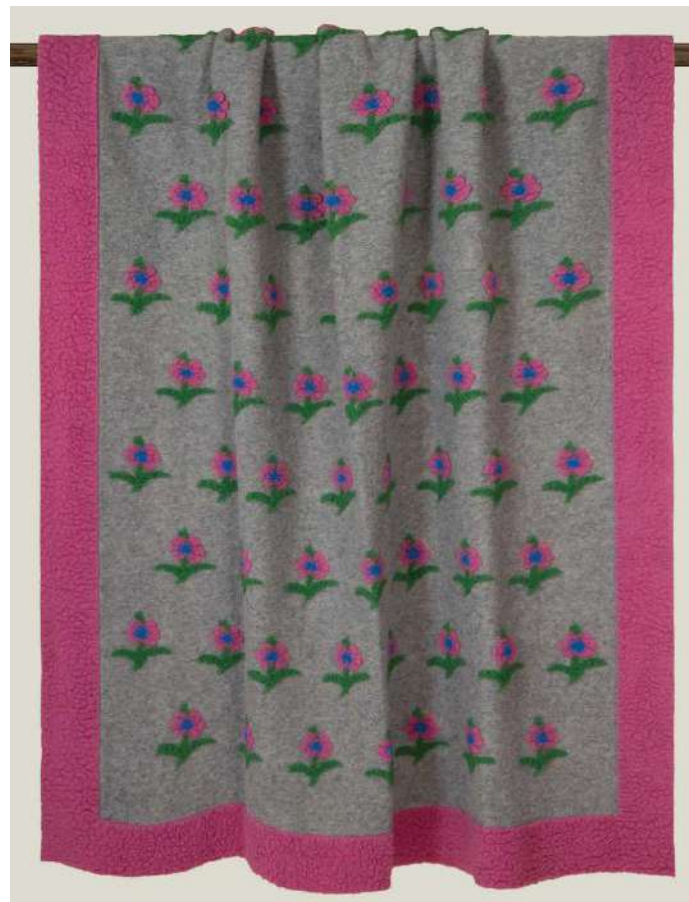

Pleds DAISY ROSA 80% vilna, 20% poliesters, 150x190 cm
Art. FH DAISY ROSA
Cena 225,00 EUR
Pieejams – 1 gab